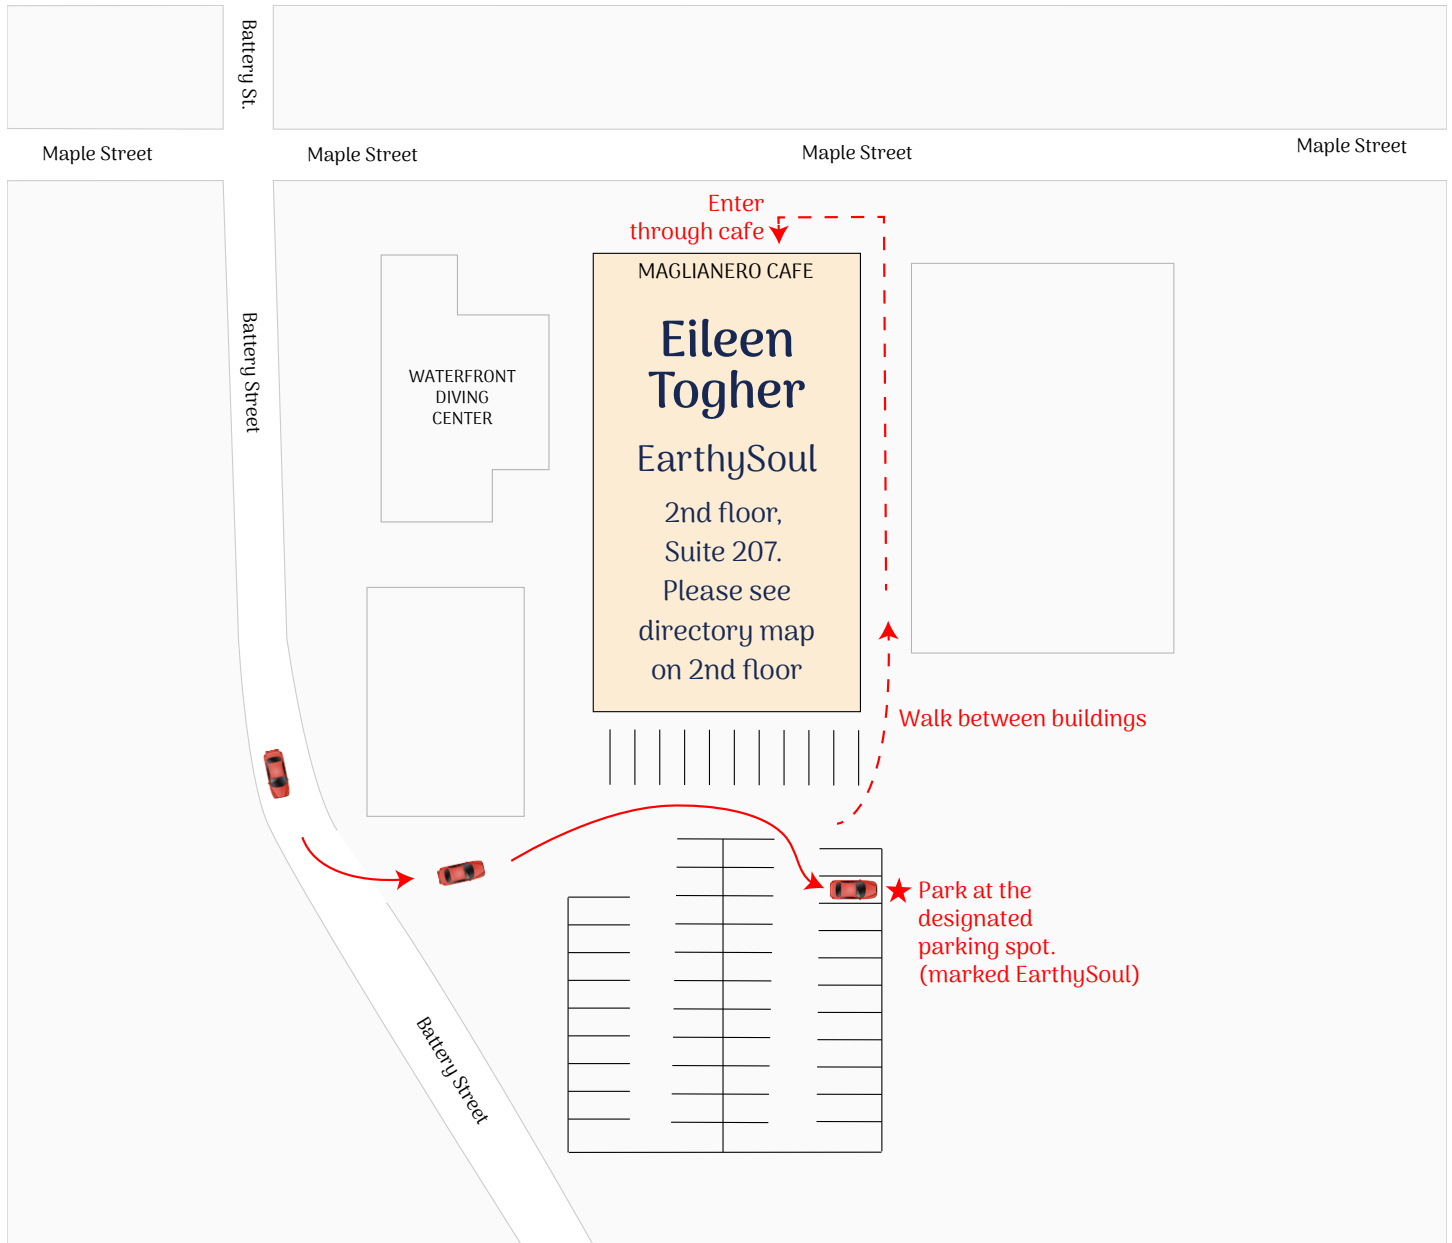

Eileen Togher EarthySoul

PARKING MAP

Address: 47 Maple St., #207, Burlington, VT 05401

Tel: (802) 488-5020

Mobile/SMS: (718) 249-6080

Website: www.earthy soul.com

Email: eileen.togher@gmail.com