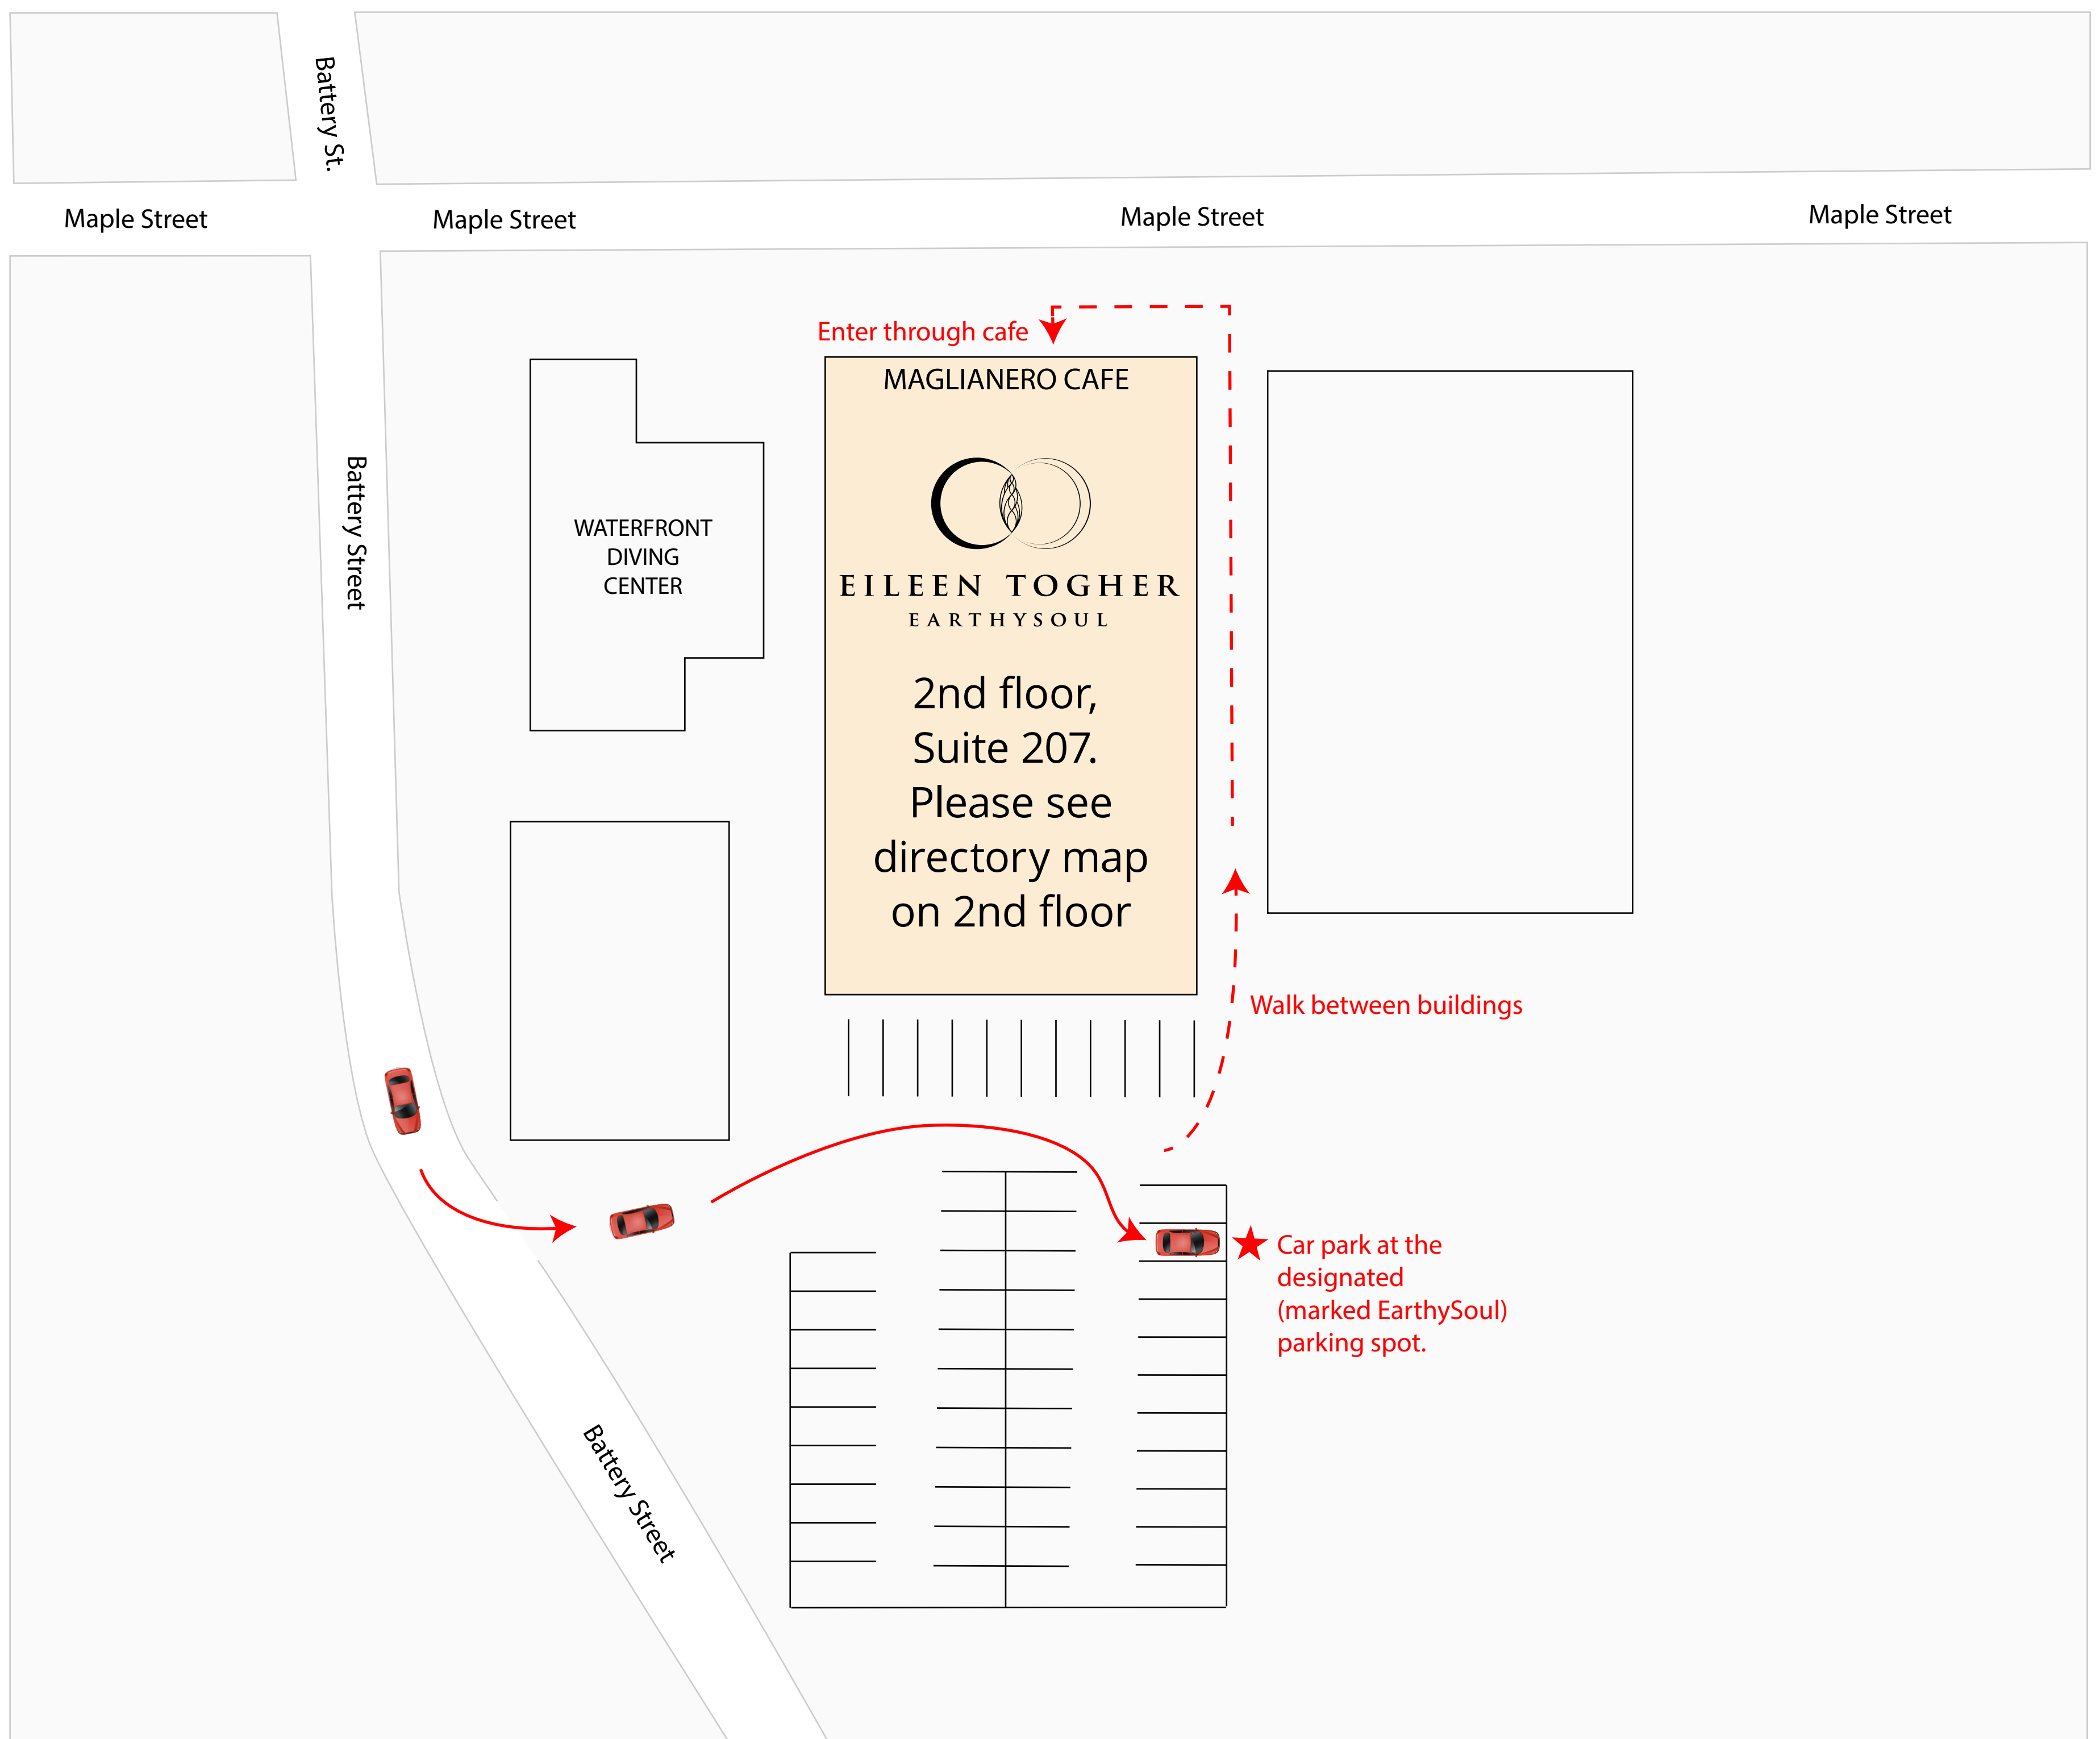

EILEEN TOGHER

EARTHSOUL

47 Maple Street, Suite 207, Burlington, VT 05401
(802) 488-8050

47 Maple Street, Suite 207, Burlington, VT 05401
(802) 488-8050